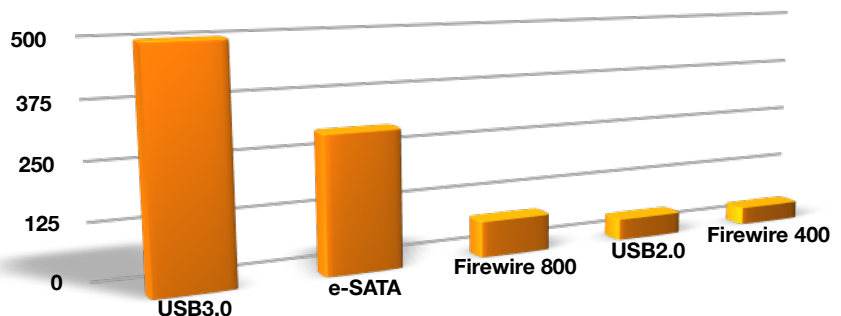

Available in USB 3.0

The new iTANK i310 is now USB 3.0 (model i310-SB3 & i310-WBS3) technology ready for greater throughput performance than USB 2.0 and FireWire 800. For those who have not yet have the USB 3.0 host connectivity on your computer system, the USB 3.0 is also backward compatible to the USB 2.0 connectivity.

Removability for multiple drive access

The i310 comes equipped with removable drive tray for drive swap so you can access the data in different drives with ease. Both the silver and the black trays are structurally the same, therefore, are compatible to all Stardom 3.5" enclosures.