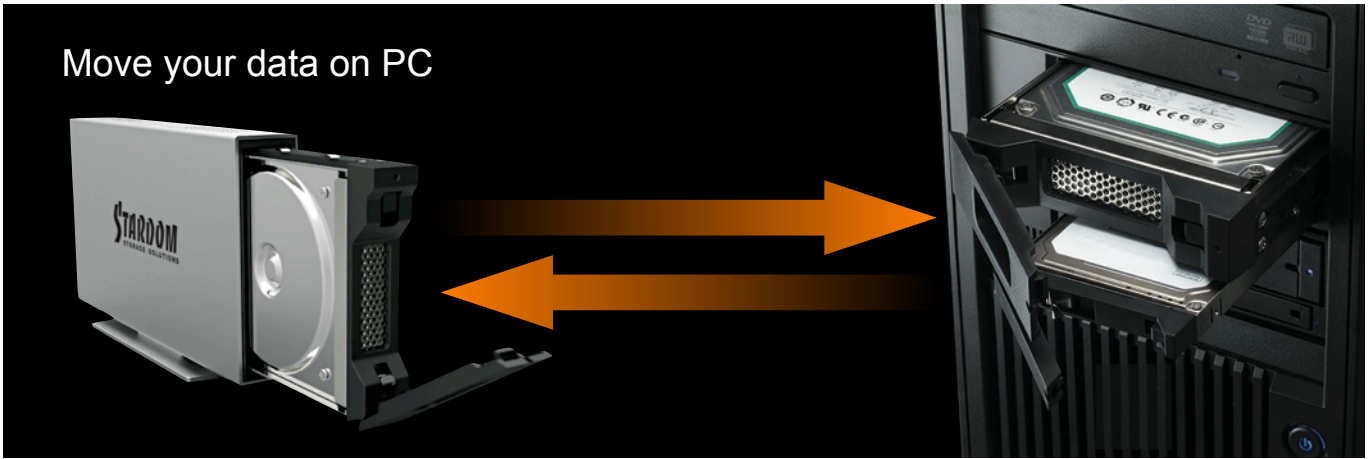

iTank i310 Series

The next generation.

Innovative & solid architecture

Built solid, the i310 provides exceptional protection to the hard drive enclosed. Its fan-less design and aluminum built body dissipates heat faster for you to work quietly and comfortably.

Available in USB 3.0

The new iTANK i310 is now USB 3.0 (model i310-SB3 & i310-WBS3) technology ready for greater throughput performance than USB 2.0 and FireWire 800. For those who have not yet have the USB 3.0 host connectivity on your computer system, the USB 3.0 is also backward compatible to the USB 2.0 connectivity.

Removability for multiple drive access

The i310 comes equipped with removable drive tray for drive swap so you can access the data in different drives with ease. Both the silver and the black trays are structurally the same, therefore, are compatible to all Stardom 3.5" enclosures.

Aperture 3

For a wide range of applications

The iTANK i310 is designed for a wide range of usages from data, MP3, MPEG archiving to creative professional applications such as audio, video and photography productions.